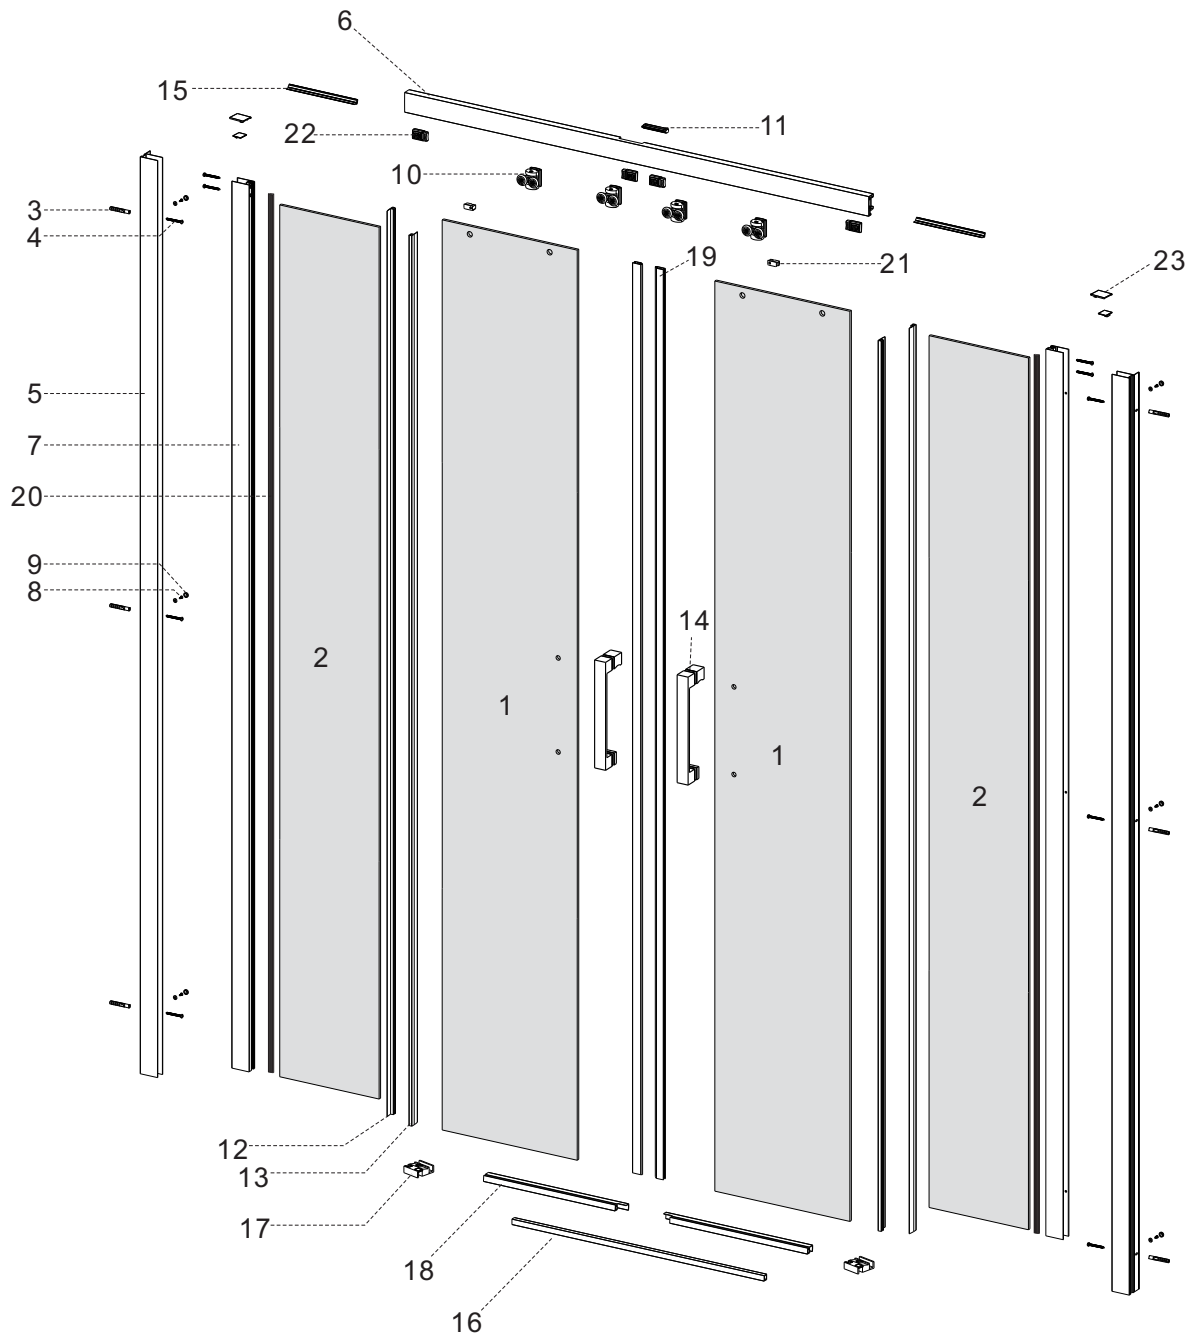

RESGUARDO CHUVEIRO
ELEGANT LOW PROFILE
ENTRE PAREDES

[1]

X2

[2]

X2

[3]

X6

[4]

ST3.5X32

X10

[5]

X2

[6]

X1

[7]

X1

X1

[8]

ST3.5X9.5

X6

[9]

X12

[10]

X4

[19]

X2

[20]

X2

[21]

X1

X1

ST3.5X16