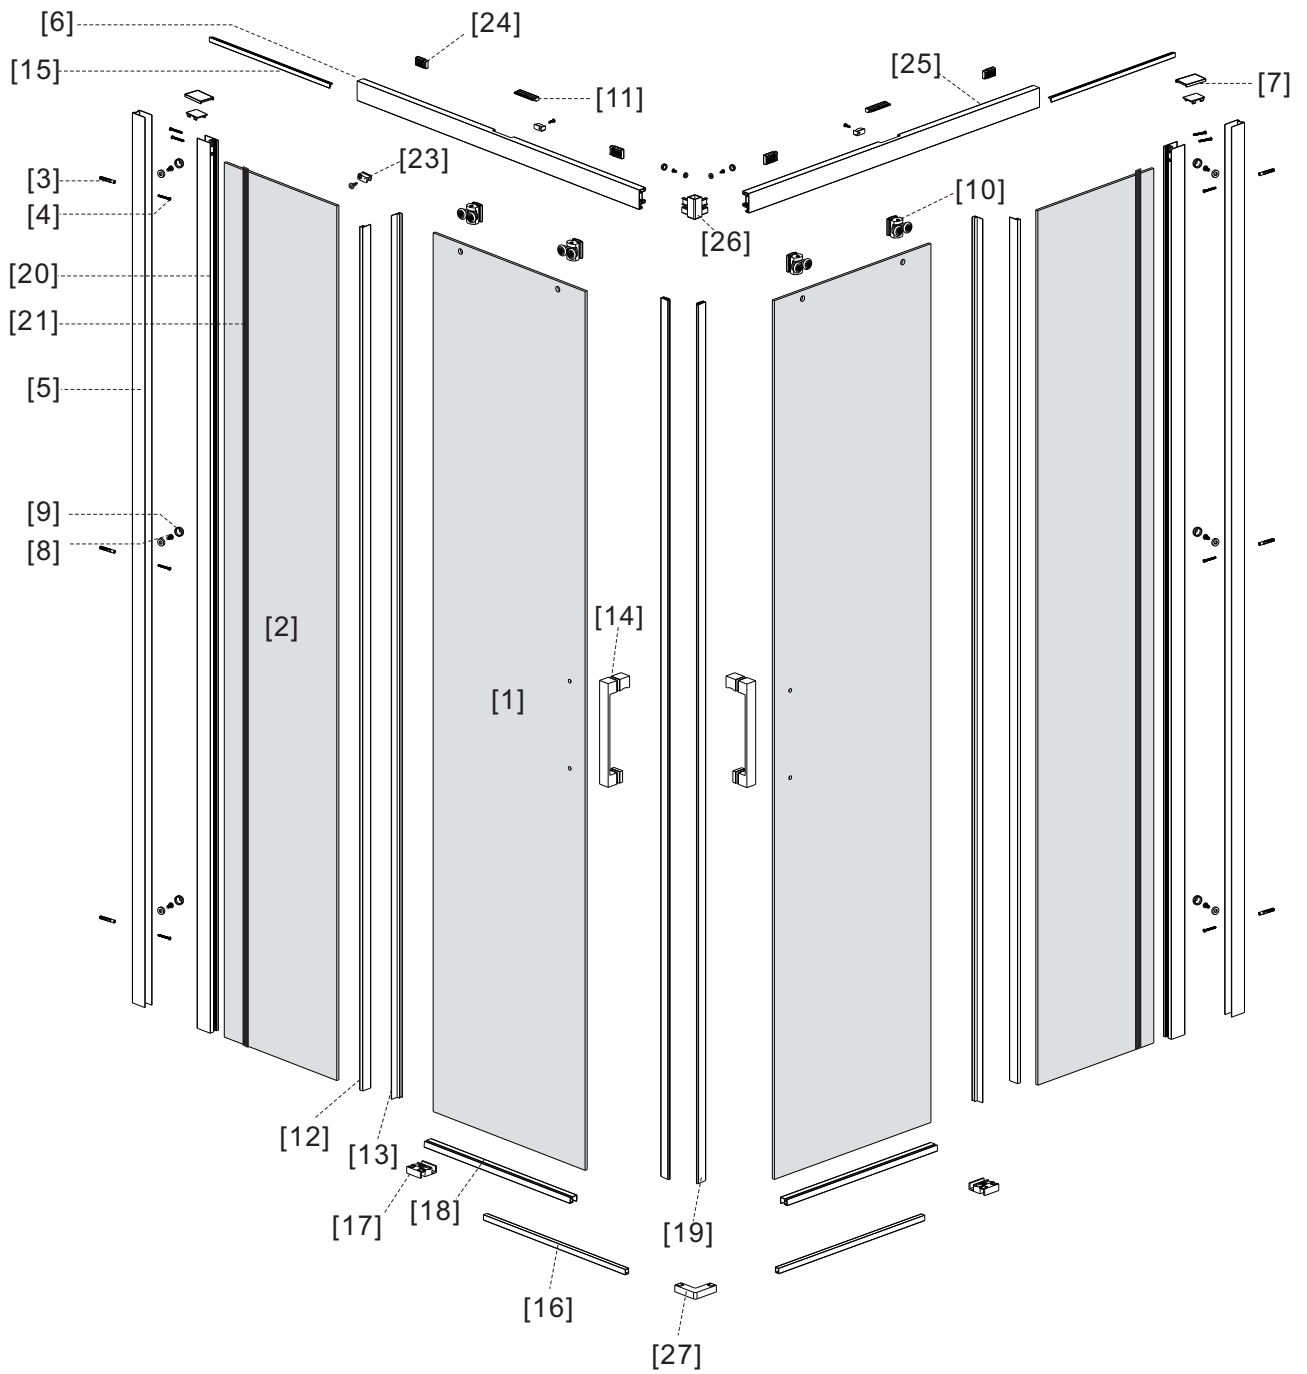

**RESGUARDO CHUVEIRO
ELEGANT LOW PROFILE
ANGULAR**

[1]

X2

[2]

X2

[3]

X6

[4]

ST3.5X32

X10

[5]

X2

[6]

X1

[7]

X2